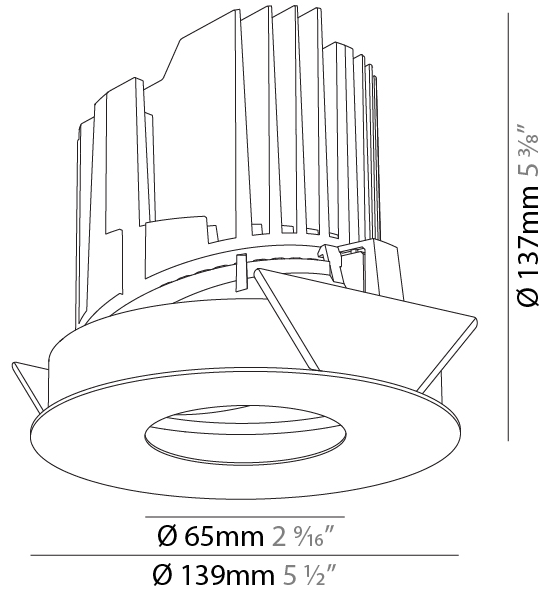

GENERAL

Series: Bioniq
Subseries: Bioniq Round Deep
Brand: Prolight
Division: Architectural
Mounting Type: Recessed
Mounting Location: Ceiling
Subcategory: Downlight

PHYSICAL

Shape: Round
Diameter (mm): 139
Diameter (in): 5 1/2
Height (mm): 151
Height (in): 5 15/16
Ceiling Thickness (mm): 10 / 12.5 / 15
Ceiling Thickness (in): 3/8 or 1/2 or 9/16
Min. Recessing Depth (mm): 170
Min. Recessing Depth (in): 6 11/16
Light Distribution: Downlight
Weight (kg): 0.926
Weight (lbs): 2.04
Fixture Finish: SSR / BKV / CWI / CRY / HAB / UFT / ITA / RUA / FTG / MYG / LOD / PUS / FRO / FUP / KIA / POP / BLS / SPG / MEY / GOH / GUM / CHC / COM / ABZ / JAG / OBR / MOS / ROR
Fixture Material: Aluminum Die Cast
Cut-out Measurements: 130mm / 5 1/8"

GENERAL

Series: Bioniq
Subseries: Bioniq Round Wallwash
Brand: Prolicht
Division: Architectural
Mounting Type: Recessed
Mounting Location: Ceiling
Subcategory: Downlight

PHYSICAL

Shape: Round
Diameter (mm): 139
Diameter (in): 5 1/2
Height (mm): 137
Height (in): 5 3/8
Ceiling Thickness (mm): 10 / 12.5 / 15 / 25
Ceiling Thickness (in): 3/8 or 1/2 or 9/16
Min. Recessing Depth (mm): 150
Min. Recessing Depth (in): 5 7/8
Light Distribution: Adjustable / Asymmetric
Weight (kg): 0.865
Weight (lbs): 1.9
Fixture Finish: SSR / BKV / CWI / CRY / HAB / UFT / ITA / RUA / FTG / MYG / LOD / PUS / FRO / FUP / KIA / POP / BLS / SPG / MEY / GOH / GUM / CHC / COM / ABZ / JAG / OBR / MOS / ROR
Fixture Material: Aluminum Die Cast
Cut-out Measurements: 130mm / 5 1/8"

OPTICAL

Reflector°: 20 / 25 / 40
Adjustability: Fixed

RATINGS AND CERTIFICATIONS

Certified By: Certified for North American Standards
IP rating: IP20

	130mm 5 1/8"	150mm 5 7/8"	10 15mm 3/8" 9/16"	30°	355°	
A						