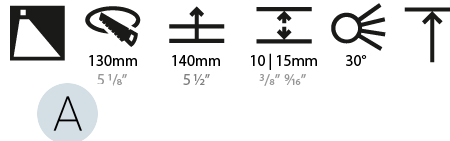

OPTICAL

Reflector: 20 / 25 / 40
Adjustability: Fixed

RATINGS AND CERTIFICATIONS

Certified By: Certified for North American Standards
IP rating: IP20

126mm 4 15/16"

Ø 125mm 4 15/16"

Ø 139mm 5 1/2"

BIONIQ ROUND WALLWASH RECESSED