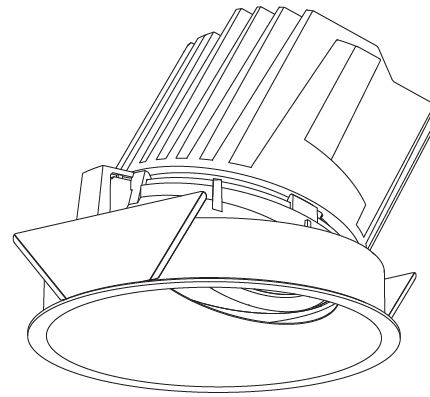

PHYSICAL

Shape: Round
Diameter (mm): 139
Diameter (in): 5 1/2
Height (mm): 126
Height (in): 4 15/16
Ceiling Thickness (mm): 10 / 12.5 / 15
Ceiling Thickness (in): 3/8 or 1/2 or 9/16
Min. Recessing Depth (mm): 140
Min. Recessing Depth (in): 5 1/2
Light Distribution: Adjustable / Asymmetric
Weight (kg): 0.816
Weight (lbs): 1.8
Fixture Finish: SSR / BKV / CWI / CRY / HAB / UFT / ITA / RUA / FTG / MYG / LOD / PUS / FRO / FUP / KIA / POP / BLS / SPG / MEY / GOH / GUM / CHC / COM / ABZ / JAG / OBR / MOS / ROR
Fixture Material: Aluminum Die Cast
Cut-out Measurements: 130mm / 5 1/8"

ELECTRICAL

Lamp Type: LED (Zhaga Standard)
Input Wattage (W): 28.6
Total Output Wattage (W): 26
Dimming: Tri-Mode (Non-Dimming and Phase Dimming (120Vac only) and 0-10V Dimming)
Driver Included: No
Driver Location: Recessed Housing
Driver Type: Constant Current - Universal
Driver Class: Class 2
Housing: See components
Input Voltage (V): 120 - 277
Constant Current (MA): 700

LED

Number of LEDs: 1
Color Temperature (°K): 2700 / 3000 / 3500 / 4000
Max. Delivered Lumen (lm): 2320 / 2380 / 2499 / 2550
Nominal Lumen (lm): 3210 / 3290 / 3459 / 3530
CRI: >90 CRI
Lamp Life (hrs): 50000

OPTICAL

Reflector: 20 / 25 / 40
Adjustability: Fixed

RATINGS AND CERTIFICATIONS

Certified By: Certified for North American Standards
IP rating: IP20